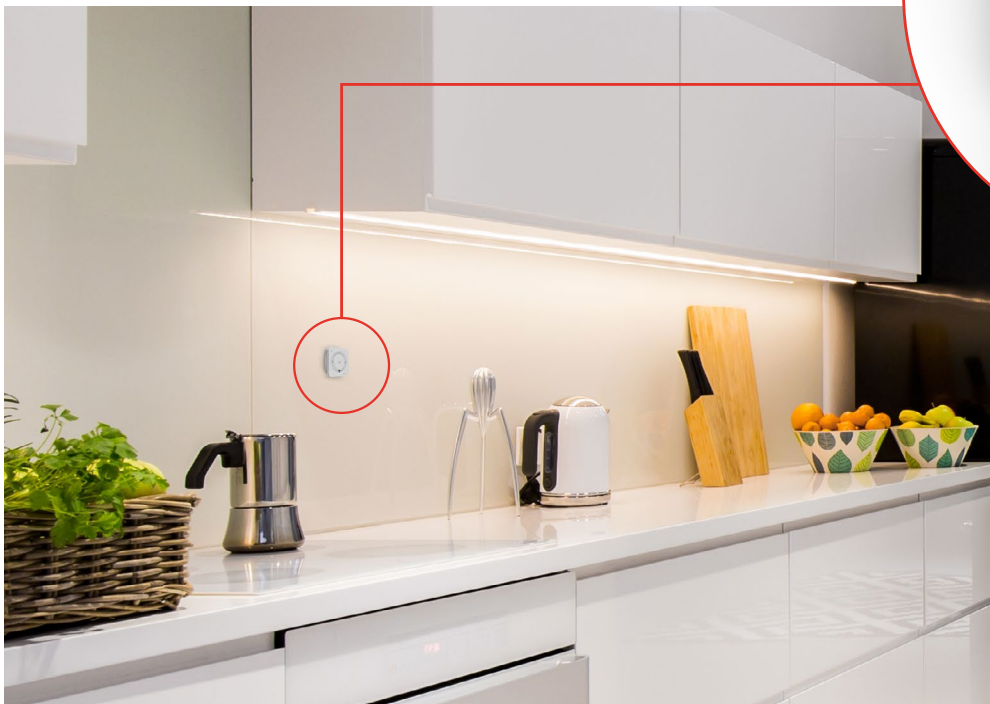

Touch

Miniaturized radio controls

NEXTA
T E C H

Touch control

Miniaturized innovative design with numerous command versions for flexible and convenient wireless installations. Its compact size means it can easily be attached to a wall, piece of furniture, window or shelf. The ISM (industrial, scientific and medical) radio frequency band guarantees a long range, even through walls and ceilings. Dimensions: 40X40X10 mm.