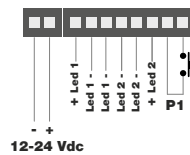

Constant voltage LED Control

Dimmer Led 12-24Vdc

PLANO-ONE/4

Universal control unit for constant voltage LEDs 12-24Vdc, selectable software for the management of one to four LED outputs.

4 command modes: 1. wired push button (1 input), 2. Radio RF, 3. Remote control Wi-Fi with App iOS and Android, 4. Voice command compatible with Google Home and Alexa Amazon

Code	PLANO-ONE/4
Power supply	12-24 Vdc
Output	x Led 12-24 Vdc Max power / output: 5A (60W with 12V, 120W with 24V) Max total power: 10A (120W with 12V, 240W with 24V)
Selectable function	Mode 1: 1 channel Mode 2: 2 channels Mode 3: 3 channels Mode 4: 4 channels
Input	1 NO push button
No. Programmable transmitters	30
Radio frequency	433.920 MHz ISM
Smart wireless	WiFi 2,4GHz
Smart control	App OneSmart
Vocal control	Google home - Alexa Amazon
Protection rating	IP20
Working temperature	-20 +55 °C
Dimensions	80X80X16

1 channel

2 channels

3 channels

4 channels