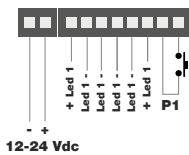

Constant voltage LED Control

Dimmer Led 12-24Vdc

PLANO-ONE/4

Universal control unit for constant voltage LEDs 12-24Vdc, selectable software for the management of one to four LED outputs.

4 command modes: 1. wired push button (1 input), 2. Radio RF, 3. Remote control Wi-Fi with App iOS and Android, 4. Voice command compatible with Google Home and Alexa Amazon

Code	PLANO-ONE/4
Power supply	12-24 Vdc
Output	x Led 12-24 Vdc Max power / output: 5A (60W with 12V, 120W with 24V) Max total power: 10A (120W with 12V, 240W with 24V)
Selectable function	Mode 1: 1 channel Mode 2: 2 channels Mode 3: 3 channels Mode 4: 4 channels
Input	1 NO push button
No. Programmable transmitters	30
Radio frequency	433.920 MHz ISM
Smart wireless	WiFi 2,4GHz
Smart control	App OneSmart
Vocal control	Google home - Alexa Amazon
Protection rating	IP20
Working temperature	-20 +55 °C
Dimensions	80X80X16

1 channel

2 channels

3 channels

4 channels