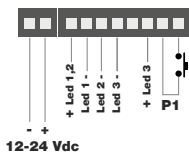

Code	PLANO-ONE/4
Power supply	12-24 Vdc
Output	x Led 12-24 Vdc Max power / output: 5A (60W with 12V, 120W with 24V) Max total power: 10A (120W with 12V, 240W with 24V)
Selectable function	Mode 1: 1 channel Mode 2: 2 channels Mode 3: 3 channels Mode 4: 4 channels
Input	1 NO push button
No. Programmable transmitters	30
Radio frequency	433.920 MHz ISM
Smart wireless	WiFi 2,4GHz
Smart control	App OneSmart
Vocal control	Google home - Alexa Amazon
Protection rating	IP20
Working temperature	-20 +55 °C
Dimensions	80X80X16

1 channel

2 channels

3 channels

4 channels