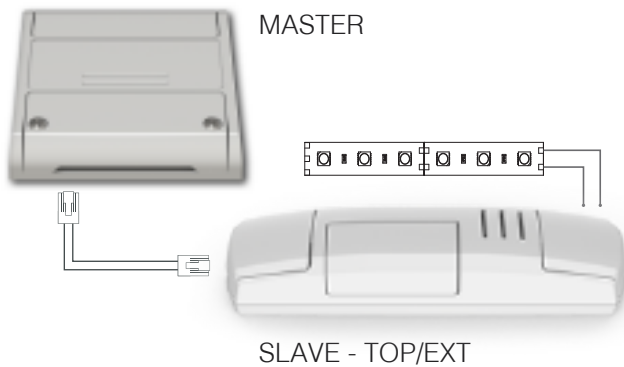

### PLANO-MASTER

12-24  
Vdc  
input

Dimmer

CCT

RGB/W

Wired

Radio RF

App WIFI

**Amazon.** Connection cable (length 30 cm) to the power extender TOP-V8/4EXT included.

Code	PLANO-MASTER
Power supply	12-24 Vdc
Output	Cavo con connettore per TOP -V8/EXT
No. max Extender	10
Selectable function	Mode 1: Dimmer Mode 2: W=50%CW + 50%WW Mode 3: W=100%CW + 100%WW Mode 4: RGB Mode 5: RGBW (W=W) Mode 6: RGBW (W=W+RGB)
Input	1 NO push button
No. Programmable transmitters	30
Radio frequency	433.920mhz ISM
Smart wireless	433.920mhz ISM
Smart control	WiFi 2,4GHz
Vocal control	App OneSmart
Protection rating	IP20
Working temperature	-20 +55 °C
Dimensions	80x80x16 mm