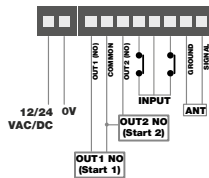

## Dry contact wireless interface

### PLANO-LOCK2/ONE

Control unit for gate automation control. Power supply 12-24 Vac/dc. Two outputs with normally open contact for motor control. 433.92MHz radio receiver. Integrated WiFi module for remote control via OneSmart App and voice control. Input for limit switch or gates status indicator to check the status of the device

Code	PLANO-LOCK2/ONE
Power supply	12-24 Vac/dc
Outputs	2 NO contact max 1A (Function START)
Input	2 programmable inputs with automation status function
Functions	1 Impulse, 1 lock function
Radiotransmitters allowed	30
Radio frequency	433.920 MHz ISM
WiFi frequency	WiFi 2,4GHz
Smart control remotely	App OneSmart
Voice control	Google home - Alexa Amazon
IP level	IP20
Operating temperatures	-20 +55 °C
Dimensions	80x80x16