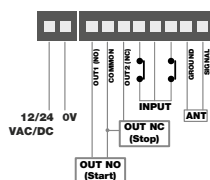

Gates and garage doors control

Dry contact wireless interface

PLANO-LOCK1224

12-24
Vdc
Input

Contact
NO
Output

Impulse

Radio RF

Control unit with dry contact function. 12/24 Vac/dc power supply. 1 output with normally open contact. Radio receiver 433.92MHz.

Code	PLANO-LOCK1224
Power supply	12-24 Vac/dc
Outputs	1 NO contact max 1A (function START) 1 NO contact max 1A (function STOP)
Input	2 programmable inputs with automation status function
Functions	1 Impulse, 1 lock function
Radiotransmitters allowed	30
Radio frequency	433.920 MHz ISM
WiFi frequency	WiFi 2,4GHz
Smart control remotely	App OneSmart
Voice control	Google home - Alexa Amazon
IP level	IP20
Operating temperatures	-20 +55 °C
Dimensions	80x80x16