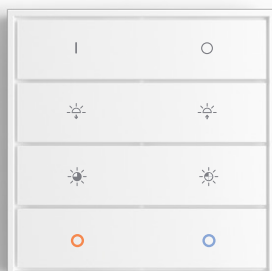

OPT-1DIM/PW

230Vac power supply version.

TOUCH-4DIM/PW

230Vac power supply version.

RGB/W + CCT - Radiotransmitters for RGB/W color control and CCT tunable white lights

OPT-1C

Rolling Code 433,92MHz radiotransmitter, 1 channel, functions: On-Off, dimmer up/down, color change RGB/RGBW, color memory, dynamic cycle management. Battery CR2450