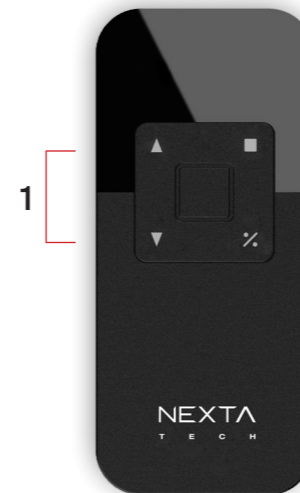

## WIRELESS COMMAND

Portable remote control 433,92MHz and 868,8MHz with Rolling Code technology. Minimal ultra-thin design. ECO is compatible with all the Nexta Tech control units, available in 4 and 5 button mono-channels, bi-channels and 6-channels versions. Wall mount included. Dimensions 82x37x9mm.

### KEYS FUNCTION

1: ON-OFF/Dimmer up - Dimmer down / Dimmer % for lighting control  
Open-Stop-Close-Partial opening for motors control

2: Channel selection 1-6

ECO-2L

### KEYS FUNCTION

1: Motors control  
Open-Stop-Close  
Partial opening

2: Lighting control On/Off - dimming with prolonged pressure

ECO-1L