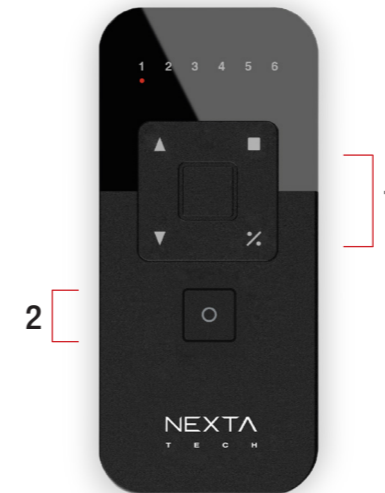

## WIRELESS COMMAND

Portable remote control 433,92MHz and 868,8MHz with Rolling Code technology. Minimal ultra-thin design. ECO is compatible with all the Nexta Tech control units, available in 4 and 5 button mono-channels, bi-channels and 6-channels versions. Wall mount included. Dimensions 82x37x9mm.

# ECO

Multifunction portable remote control Rolling code 433,92MHz - 868,3MHz  
(to order the 868.3MHz version add "/8" at the end of the code)

ECO-6L