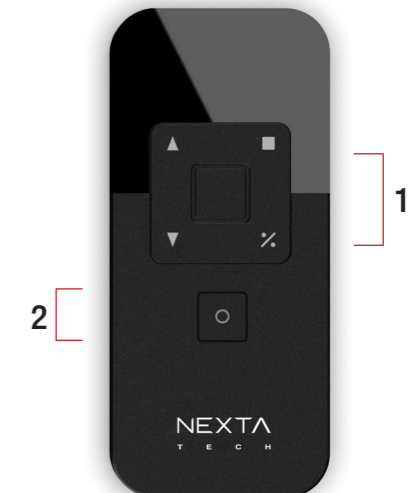

ECO-2L

KEYS FUNCTION

1: Motors control
Open-Stop-Close
Partial opening

2: Lighting control On/Off - dimming with prolonged pressure